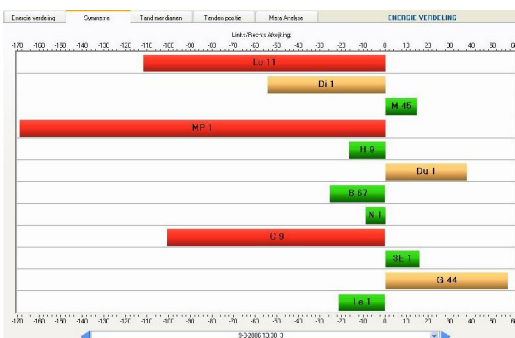

Voorbeeld van een gestresseerde toestand

'Relaxed' resultaat na een Raylax-sessie